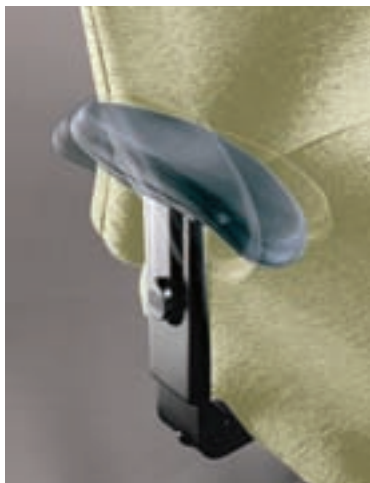

With a synchronous tilt or knee tilt control, adjustable arms and back, and contours that practically caress, Gotcha is easy on your body... and may be the coolest thing to happen to your office since casual Fridays.